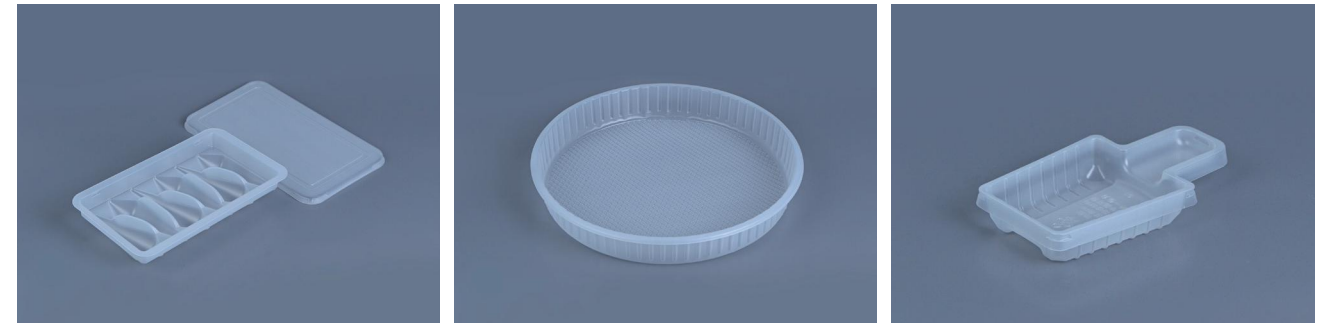

**TMLD-20.533**

Weight:20.5g  
Material:PP  
Size:Tray:189\*112.5\*30mm / Lid:196\*118.5\*7mm

**TMHB-22260**

Weight:22g  
Material:PP  
Size:Inner Dia:240mm / Outer Dia:260mm

**TMLD-422**

Weight:4g  
Material:PP  
Size:139\*81\*22mm