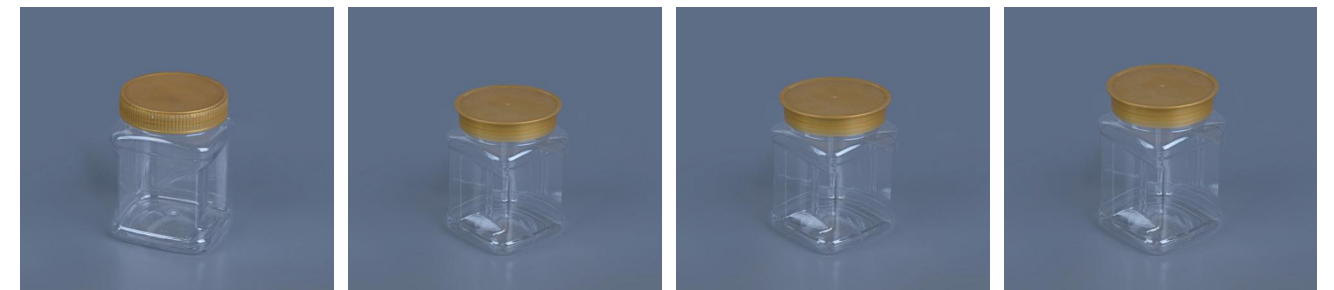

PET Injection Molding Jars Series/四方罐

TMJG-130A Size:90*130mm Weight:65g Material:PET Volume:840ML	TMJG-127 Size:90*127mm Weight:58/65/70g Material:PET Volume:	TMJG-141 Size:90*141mm Weight:58/65/70g Material:PET Volume:	TMJG-150 Size:90*150mm Weight:58/65/70g Material:PET Volume: