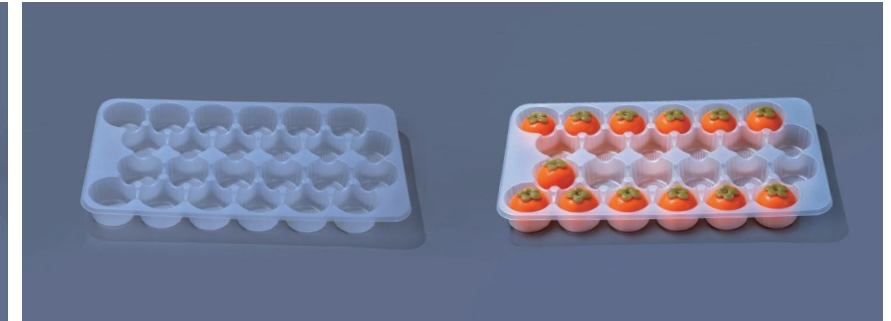

TMLD-34.331
Weight:34.3g
Material:PP
Size:350*251*31mm