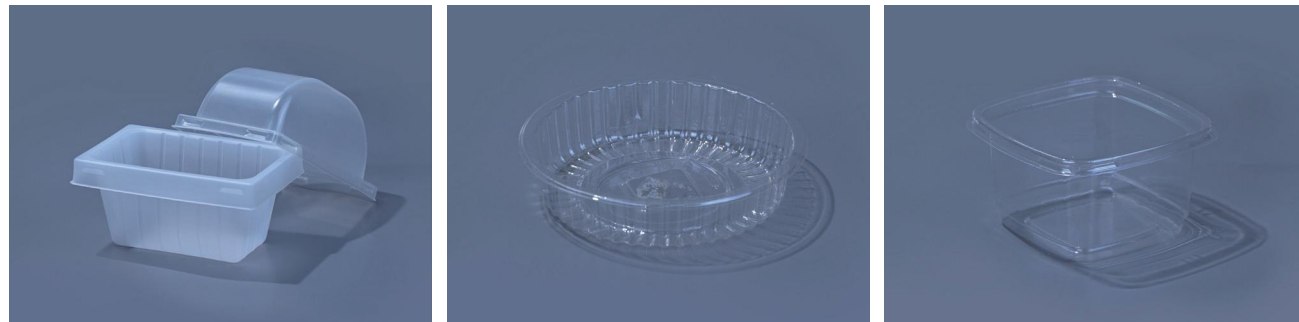

TMHB-10.190

Weight:10.1g
Material:PP
Size:105*70*90mm

TMHB-2.421

Weight:2.4g
Material:PP
Size:10*21mm

TMHB-2122

Weight:22g
Material:PP
Size:280*205*22mm