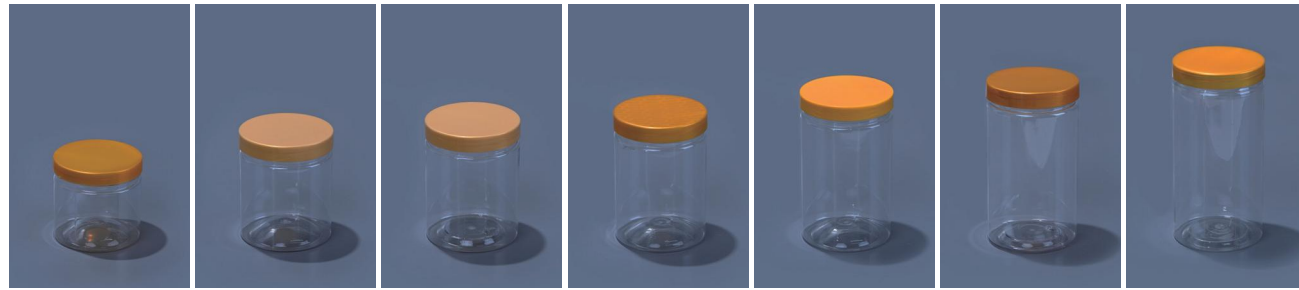

**TMYG-190**

Size:100\*190mm  
Weight:60/70g  
Material:PET  
Volume:1350ML

**TMYG-200**

Size:100\*200mm  
Weight:60/70g  
Material:PET  
Volume:1420ML

Scew Jar Series/旋口

TMYG-68A	TMYG-83A	TMYG-100A	TMYG-120A	TMYG-140A	TMYG-150A	TMYG-180A
Size:80*68mm	Size:80*80mm	Size:80*100mm	Size:85*120mm	Size:85*140mm	Size:85*150mm	Size:85*180mm
Weight:35/40/45g	Weight:35/40/45g	Weight:35/40/45g	Weight:35/40/45g	Weight:35/40/45g	Weight:35/40/45g	Weight:35/40/45g
Material:PET	Material:PET	Material:PET	Material:PET	Material:PET	Material:PET	Material:PET
Volume:320ML	Volume:360ML	Volume:470ML	Volume:510ML	Volume:590ML	Volume:650ML	Volume:780ML