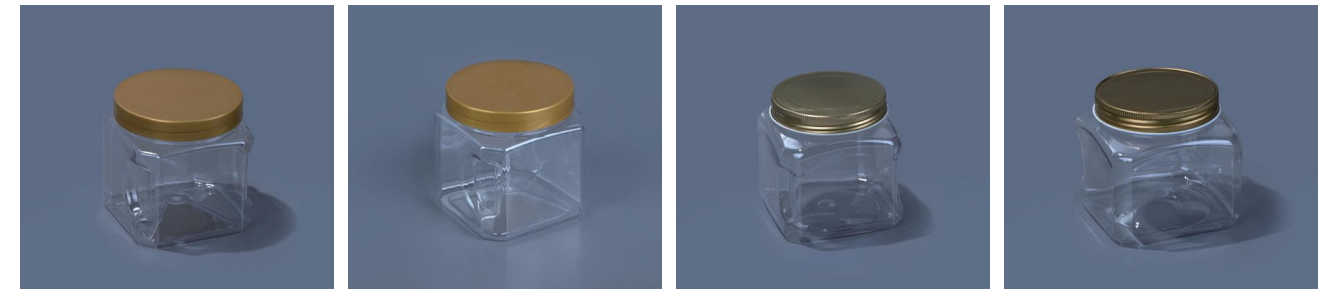

TMJG-88 Size:85*88mm Weight:42.8g Material:PET Volume:	TMJG-95A Size:85*95mm Weight:50g Material:PET Volume:530ML	TMJG-95 Size:85*95mm Weight:51g Material:PET Volume:600ML	TMJG-115 Size:105*115mm Weight:86.5g Material:PET Volume: